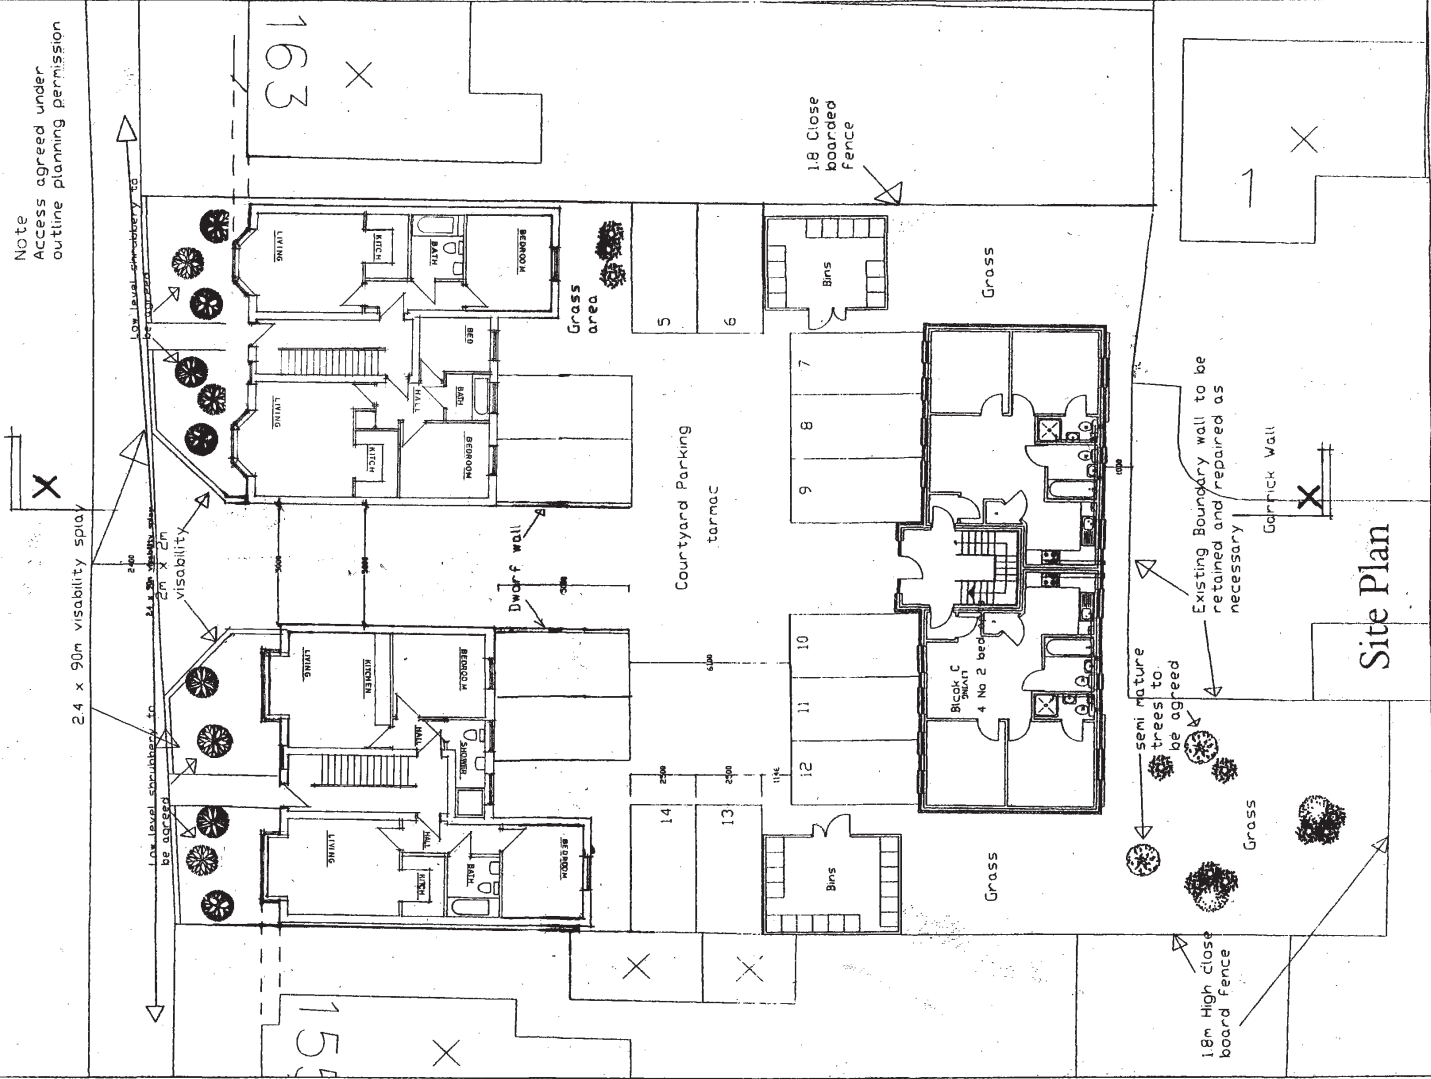

Project: []
 Client: []
 Date: []
 Scale: 1:200 @ A3
 Site Plan 4.29 (4)
 H. A. Architectural Services
 14, 17 & 18, The Arcade, London, E1 6AN
 Tel: 01753 604444 Fax: 01753 604444

Front Boundary Wall

Site Plan